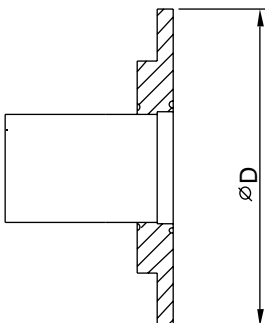

Multidimensional coupling flange

Ø D	COUPLING TYPE					
	G1 std.	G1 std. HC	G1 hyg.	G1 hyg. HC	G1 Exi	G1 Exi HC
	ORDER NUMBER	ORDER NUMBER	ORDER NUMBER	ORDER NUMBER	ORDER NUMBER	ORDER NUMBER
Ø 92	M1050030	M10500303	M1050031	M10500313	M1050032	M10500323
Ø 127	M1050033	M10500333	M1050034	M10500343	M1050035	M10500353