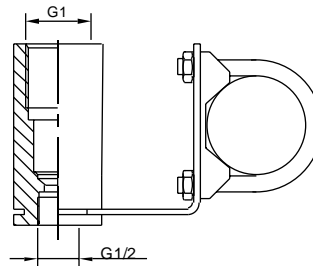

Order numbers :

- DN15 M105001615

- DN20 M105001620

- DN25 M105001625

- DN32 M105001632

- DN40 M105001640

Special ADAPTER for COUPLING G1 (PN40)
(it's possible to install the sensor head deep to the process coupling)
Order number : M1050294

COUPLING G1 / G1/2A (outside)
(with mounting bracket)
Order number M546195

COUPLING G1 / 1/2-NPT (outside)
(with mounting bracket)

Order number M1050017

COUPLING G1 / G1/2 (inside)

(with mounting bracket)

Order number M550393

Flange couplings

FLANGETYPE	COUPLING TYPE					
	G1 std.	G1 std. HC	G1 hyg.	G1 hyg. HC	G1 Exi	G1 Exi HC
	ORDER NUMBER	ORDER NUMBER	ORDER NUMBER	ORDER NUMBER	ORDER NUMBER	ORDER NUMBER
DN25 PN40	M548832	M5488323	M548833	M5488333	M548834	M5488343
DN40 PN40	M551267	M5512673	M551268	M5512683	M552361	M5523613
DN50 PN40	M860282	M8602823	M548830	M5488303	M548831	M5488313
DN80 PN40	M860281	M8602813	M548828	M5488283	M548829	M5488283
DN100 PN40	M552364	M5523643	M5523640	M55236403	M5523641	M55236413
ANSI1"150LBS	M552365	M5523653	M5523650	M55236503	M5523651	M55236513
ANSI1"300LBS	M548861	M5488613	M548862	M5488623	M548863	M5488633
ANSI2"150LBS	M552367	M5523673	M5523670	M55236703	M5523671	M55236713
ANSI2"300LBS	M548864	M5488643	M548865	M5488653	M548866	M5488663
ANSI3"150LBS	M551564	M5515643	M5515640	M55156403	M5515641	M55156413
ANSI3"300LBS	M548867	M5488673	M548868	M5488683	M548869	M5488693
ANSI4"150LBS	M552371	M5523713	M5523710	M55237103	M5523711	M55237113
ANSI4"300LBS	M552372	M5523723	M5523720	M55237203	M5523721	M55237213
FOR GASKET CHANNEL : (DIN 2512N)						
DN25 PN40	M548825	M5488253	M548826	M5488263	M548827	M5488273
DN50 PN40	M548822	M5488223	M548823	M5488233	M548824	M5488243
DN80 PN40	M548819	M5488193	M548820	M5488203	M548821	M5488213