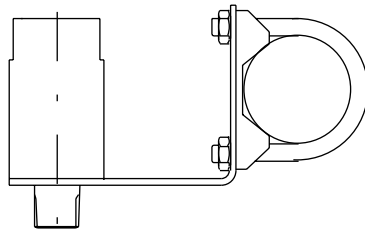

Order numbers :

- DN15 M105001615

- DN20 M105001620

- DN25 M105001625

- DN32 M105001632

- DN40 M105001640

Special ADAPTER for COUPLING G1 (PN40)
(it's possible to install the sensor head deep to the process coupling)
Order number : M1050294

COUPLING G1 / G1/2A (outside)
(with mounting bracket)
Order number M546195

COUPLING G1 / 1/2-NPT (outside)
(with mounting bracket)

Order number M1050017

COUPLING G1 / G1/2 (inside)

(with mounting bracket)

Order number M550393

Flange couplings

FLANGETYPE	COUPLING TYPE					
	G1 std.	G1 std. HC	G1 hyg.	G1 hyg. HC	G1 Exi	G1 Exi HC
	ORDER NUMBER	ORDER NUMBER	ORDER NUMBER	ORDER NUMBER	ORDER NUMBER	ORDER NUMBER
DN25 PN40	M548832	M5488323	M548833	M5488333	M548834	M5488343
DN40 PN40	M551267	M5512673	M551268	M5512683	M552361	M5523613
DN50 PN40	M860282	M8602823	M548830	M5488303	M548831	M5488313
DN80 PN40	M860281	M8602813	M548828	M5488283	M548829	M5488283
DN100 PN40	M552364	M5523643	M5523640	M55236403	M5523641	M55236413
ANSI1"150LBS	M552365	M5523653	M5523650	M55236503	M5523651	M55236513
ANSI1"300LBS	M548861	M5488613	M548862	M5488623	M548863	M5488633
ANSI2"150LBS	M552367	M5523673	M5523670	M55236703	M5523671	M55236713
ANSI2"300LBS	M548864	M5488643	M548865	M5488653	M548866	M5488663
ANSI3"150LBS	M551564	M5515643	M5515640	M55156403	M5515641	M55156413
ANSI3"300LBS	M548867	M5488673	M548868	M5488683	M548869	M5488693
ANSI4"150LBS	M552371	M5523713	M5523710	M55237103	M5523711	M55237113
ANSI4"300LBS	M552372	M5523723	M5523720	M55237203	M5523721	M55237213
FOR GASKET CHANNEL : (DIN 2512N)						
DN25 PN40	M548825	M5488253	M548826	M5488263	M548827	M5488273
DN50 PN40	M548822	M5488223	M548823	M5488233	M548824	M5488243
DN80 PN40	M548819	M5488193	M548820	M5488203	M548821	M5488213